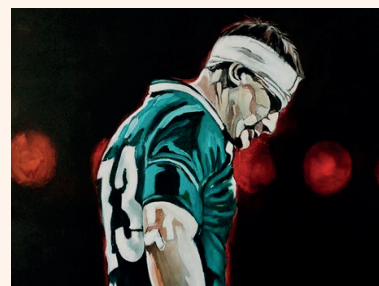

Babeth PUECH

In the land

116x81 cm

Acrylique

Victory

100x100 cm

Acrylique

Score